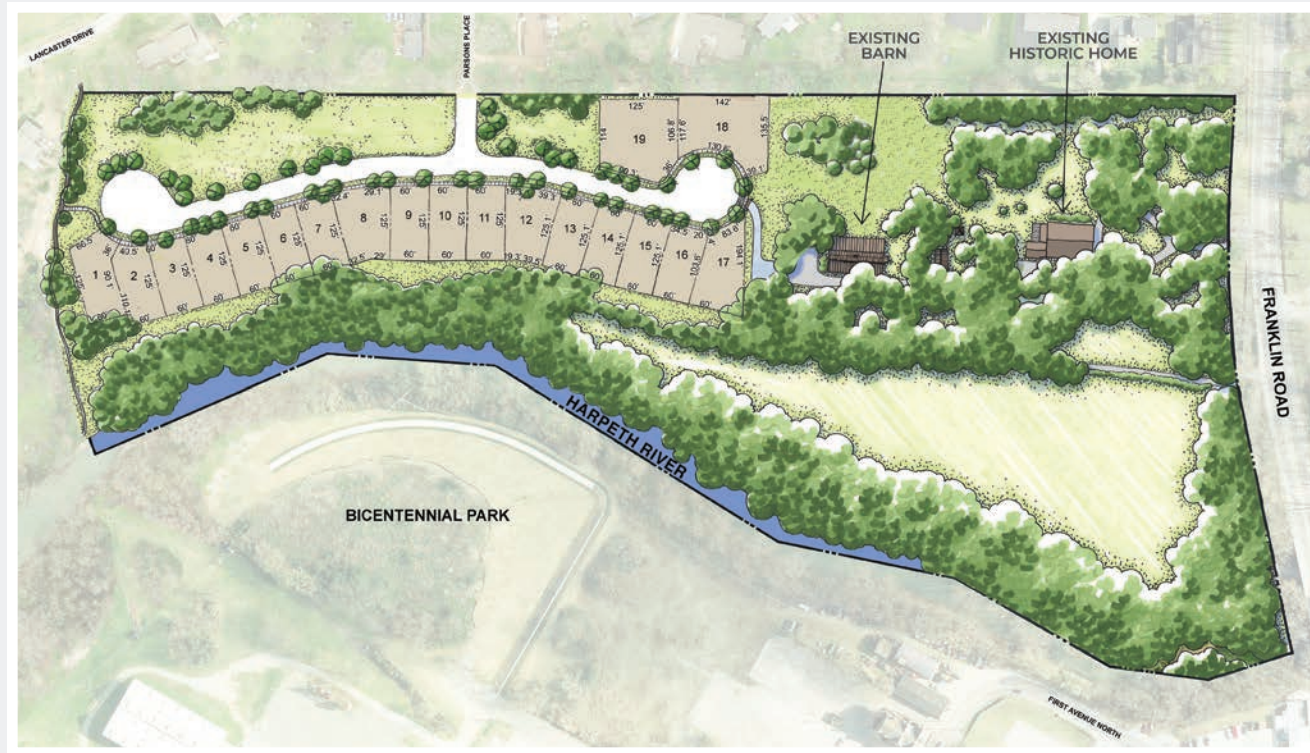

SPLENDOR RIDGE SITEPLAN

Inspired by the beauty and history of the area, Splendor Ridge offers 19 homesites along the Harpeth River in historic downtown Franklin. Established in 1902, the historic property offers 12.6 acres of lush landscape, peaceful river setting, and a neighborhood walking trail connecting to Franklin Road. The homesites along Splendor Ridge Drive offer a one-of-a-kind opportunity to own a new home along this private cul-de-sac. Built by Ford Classic Homes and Insignia Homes, Splendor Ridge will showcase the history and architecture of the area while offering luxury living in this classic setting.