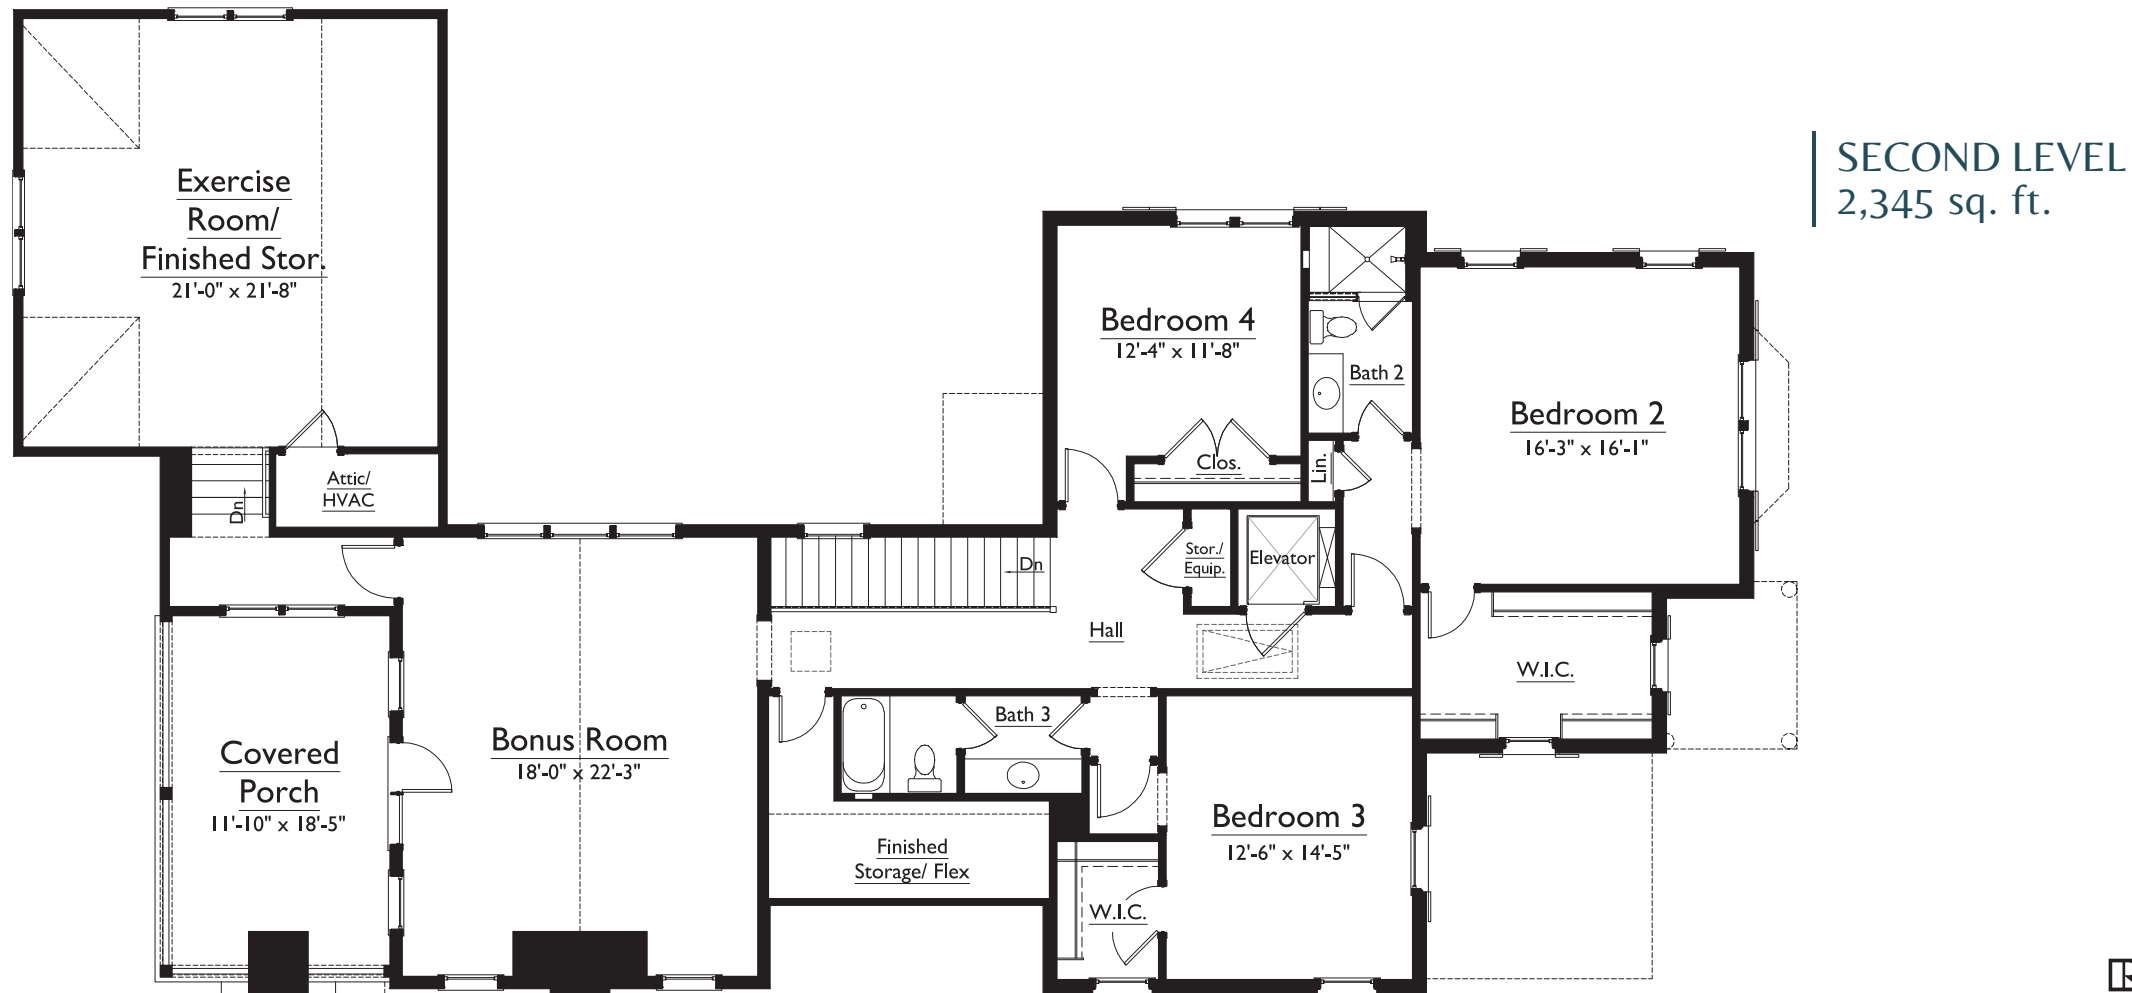

INSIGNIA  HOMES

Builders of the BLOSSOM PARK community
in downtown Franklin

www.insigniahomestn.com

Homesite 14

FEATURES:

- Luxury home in historic downtown Franklin
- Gourmet kitchen with flush island overlooking the Great Room with wood-burning fireplace
- Formal Dining Room with Butler's Pantry
- Main Level Master Suite with Master Spa featuring a freestanding tub and separate closets
- Covered outdoor living space with wood-burning fireplace
- Bonus Room with walk-out porch on upper level
- Finished Storage/Exercise Room on upper level

This elevation and floor plan are not to scale and are a graphic illustration for marketing and presentation only. All floor plans, renderings, elevations, text, design, and illustrative material in this publication are the property and copyright of Insignia Homes and cannot be reproduced in any way - electronically, mechanically, photometrically, recording or otherwise - without written permission of Insignia Homes. All rights reserved. All floor plans renderings, elevations, and pricing are approximate and subject to change without notice. Some features indicated on plans may be optional and for illustrative purposes only. Ask your sales representative for pricing.