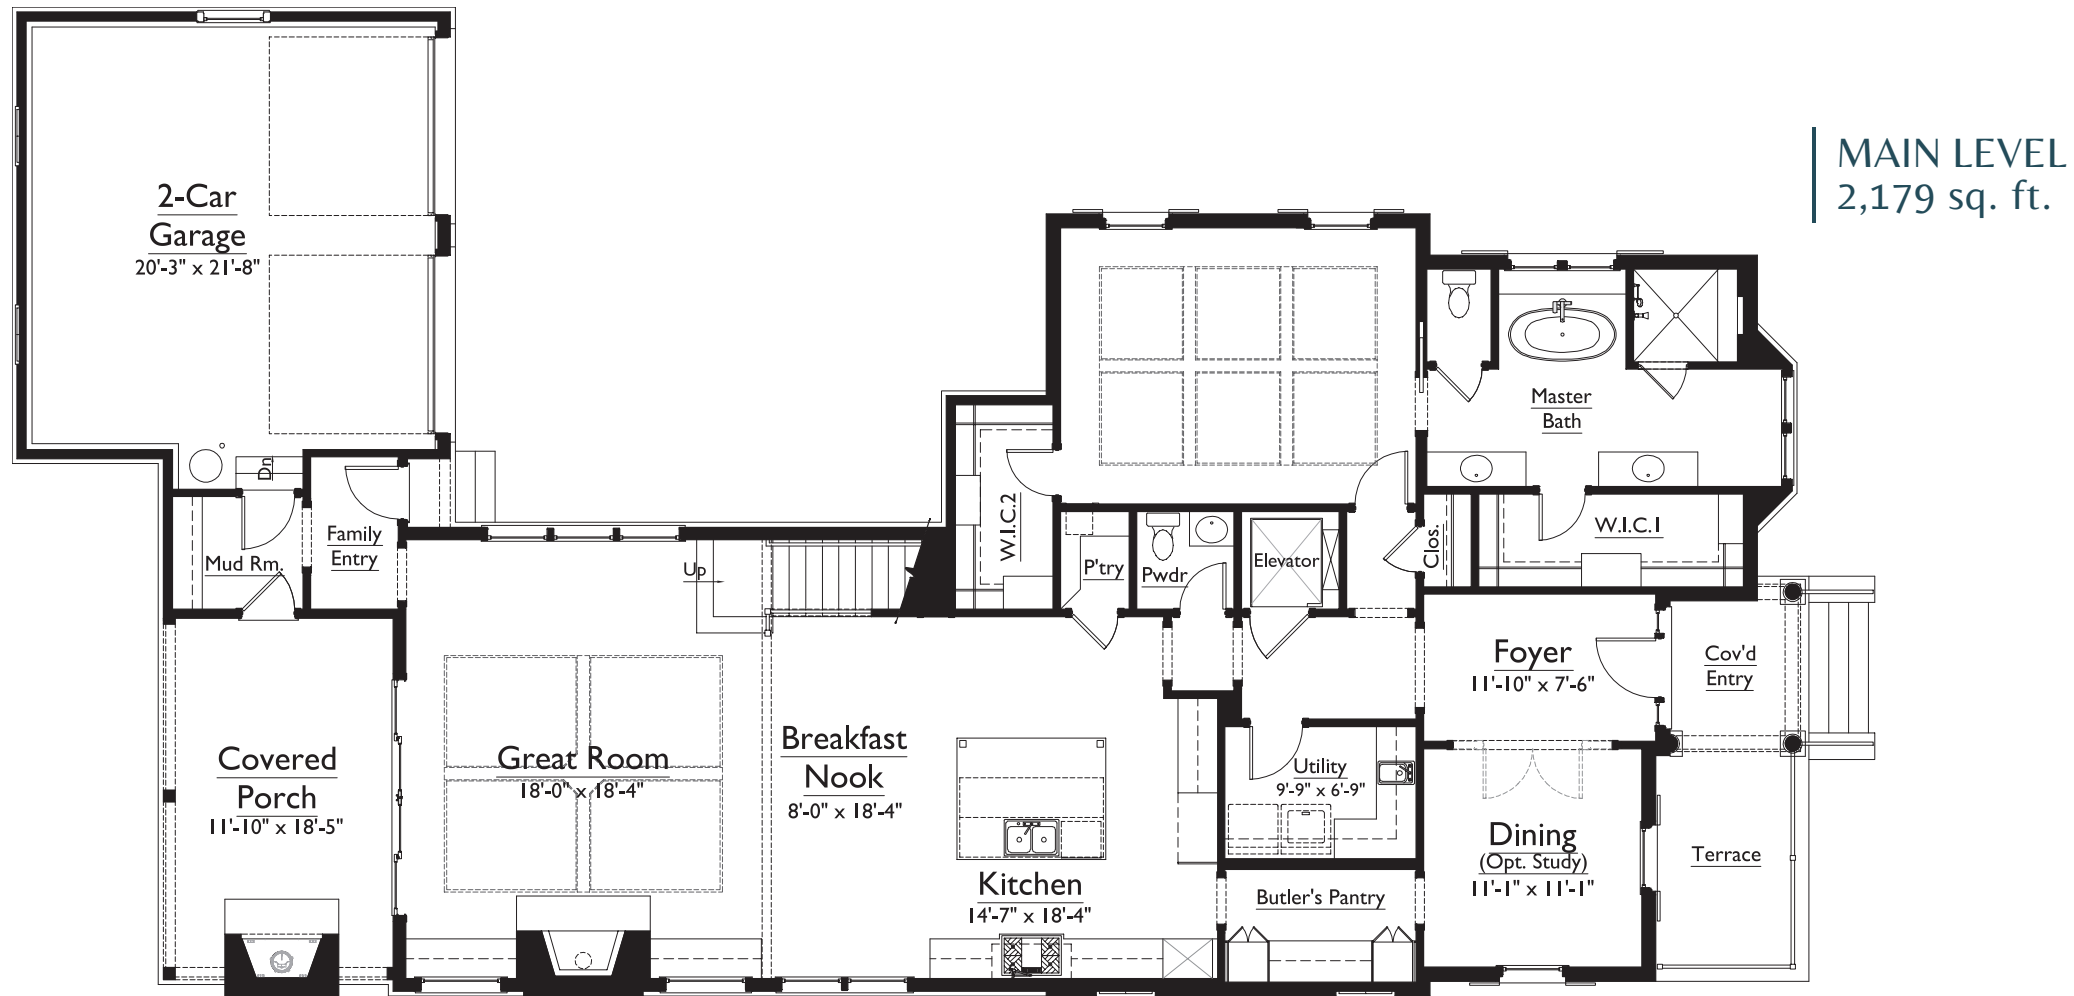

INSIGNIA  HOMES

Builders of the BLOSSOM PARK community
in downtown Franklin

www.insigniahomestn.com

Homesite 14

FEATURES:

- Luxury home in historic downtown Franklin
- Gourmet kitchen with flush island overlooking the Great Room with wood-burning fireplace
- Formal Dining Room with Butler's Pantry
- Main Level Master Suite with Master Spa featuring a freestanding tub and separate closets
- Covered outdoor living space with wood-burning fireplace
- Bonus Room with walk-out porch on upper level
- Finished Storage/Exercise Room on upper level